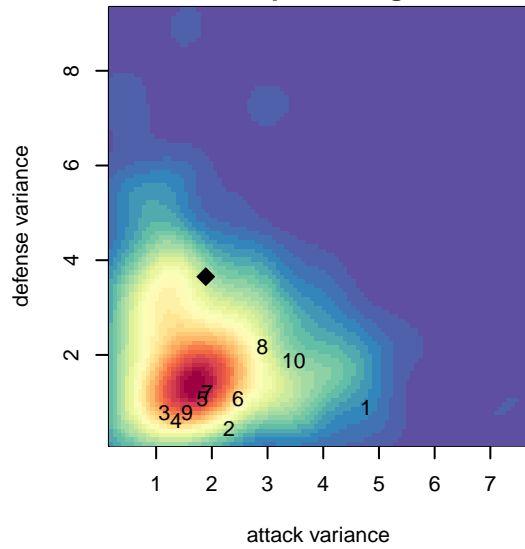

Highline Select G04

Highline Select
 Burien, WA
 G04 total strength=244
 attack=0.19 defense=0.11

alt names used:
 HSA Select
 HSA Select G04
 HSA SELECT HSA RED ()
 HSA Select GU11 Blue-Coronado

Venues played:
 2015 Blast Off GU10-11 B 9v9
 2015 Bigfoot Silver A U11
 2015 Founders Cup G04

Highline Select G04
 Dots are actual minus expected GF (blue circles) and GA (red triangles).
 Blue line is smoothed change in attack strength. Red is smoothed change in defense strength.

**attack and defense variance (black dot)
relative to other teams
and top 10 in region**

Performance relative to 13 month average

Distribution of opponents
 Red = Lose zone, Blue = Win zone, Green = Even
 Black line separates win/lose zones

lot. A=Neither has attack advantage, B=Opponent has both attack and defense advantage, C=Opponent has both attack and defense disadvantage, D=Both have